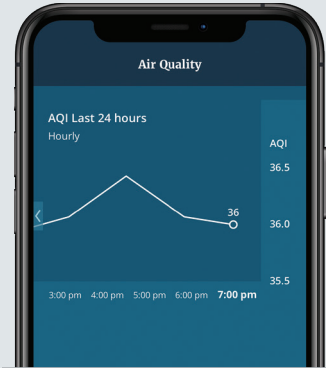

Air Quality Trend