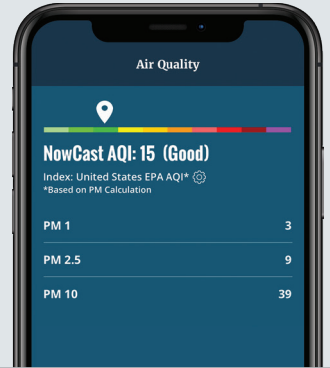

WeatherLink App: Data at Your Fingertips

Current Air Quality Index (AQI)